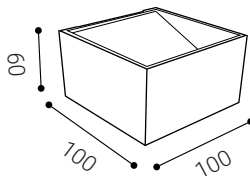

WALL, Q

Product	
Name	WALL, Q
Code	4100131
Color	White
Category	Wall mounted
Power	
Power	6 W
Lumen output	400
Light source	LED
Color temperature	3.000 K
Information	
Color Rendering Index	80+
Chromatic stability	Mac Adam Step 3
Light beam angle	160°
Unified Glare Rating	<13
Efficiency	67 lm/W
Driver	Incl.
Electrical insulation class	□
Voltage	220V/240V
Frequency	50/60 Hz
Energetic efficiency	A+
LED Lifespan	>50.000 h L70 B30
Other data	
Ingress Protection	IP20
Material	Aluminium