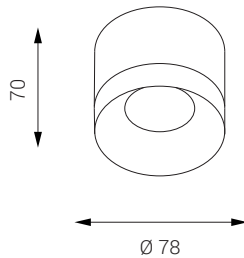

TINY, W

Product	
Name	TINY, W 8W 3000K
Code	1110931
Color	White
Category	Ceiling mounted
Power	
Power	8 W
Lumen output	510
Light source	LED
Color temperature	3.000
Information	
Color Rendering Index	>80
Chromatic stability	Mac Adam Step 3
Light beam angle	60°
Power factor	<0,9
Efficiency	64 lm/W
Driver	AC
Electrical insulation class	□
Voltage	220V/240V
Frequency	50/60 Hz
Energetic efficiency	A+
LED Lifespan	>50.000h L70 B30
Other data	
Ingress Protection	IP20
Material	Aluminium