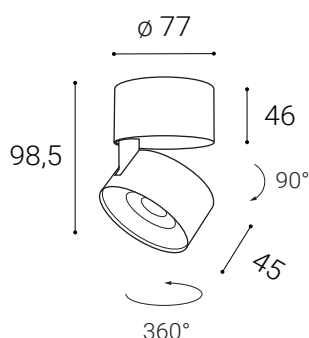

KLIP ON, WB

Product

Name	KLIP ON, WB
Code	11508313
Color	White/Black
Category	Ceiling mounted

Power

Power	11W
Lumen output	770
Light source	LED
Color temperature	3.000

Information

Color Rendering Index	>90
Chromatic stability	Mac Adam Step 3
Light beam angle	30°
Power factor	>0,9
Efficiency	70lm/W
Driver	Incl/300mA
Electrical insulation class	□
Voltage	220V/240V
Frequency	50/60 Hz
Energetic efficiency	A+
LED Lifespan	>50.000h L70 B30

Other data

Ingress Protection	IP20
Material	Aluminium

EN

Adjustable, tiltable round surface light fitting for interior mounting, equipped with COB LED. Housing made of aluminium. Available in chrome, white or black color.