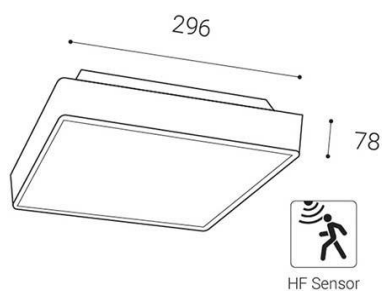

SOLO, A HF

Name	SOLO, A HF
Code	5200234
Color	ANTRACITE
Category	CEILING
Power	16 W ± 10 %
Lumen output	1100 lm ± 10 %
Color temperature	3000K
Efficacy	69 lm/W
Driver	500 mA
Electrical insulation class	□
Voltage/frequency	220-240V/50-60Hz