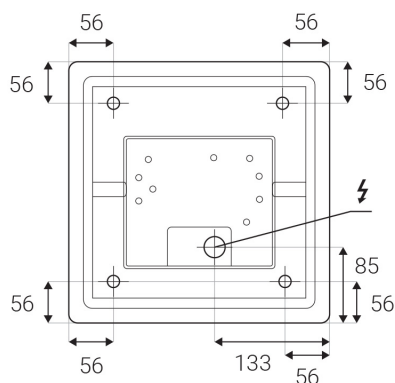

SOLO, A HF

Name	SOLO, A HF
Code	5200234
Color	ANTRACITE
Category	CEILING
Power	16 W ± 10 %
Lumen output	1100 lm ± 10 %
Color temperature	3000K
Efficacy	69 lm/W
Driver	500 mA
Electrical insulation class	□
Voltage/frequency	220-240V/50-60Hz