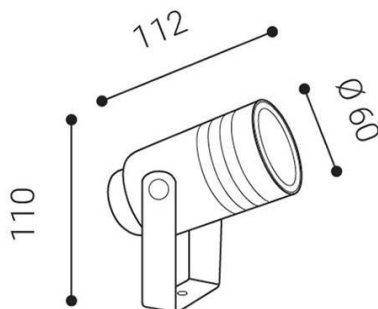

NAVY, A

Name	NAVY, A
Code	5131204
Color	ANTRACITE
Category	GROUND
Power	GU10
Lumen output	N/A
Color temperature	N/A
Efficacy	N/A
Driver	N/A
Electrical insulation class	Ⓛ
Voltage/frequency	220-240V/50-60Hz

N/A

N/A

5 YEAR

Other data

54

ALUMINIUM/GLASS

EN

Outdoor orientable miniprojector for floor, wall or ceiling mounting with ground spike. Lampholder for GU10 LED source.