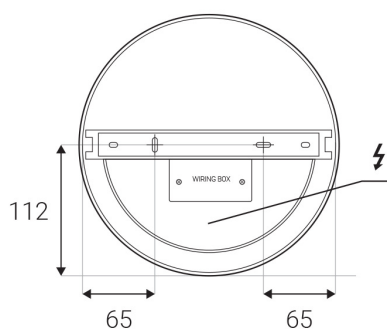

LUNA L, A

Name	LUNA L, A
Code	5130734
Color	ANTRACITE
Category	CEILING
Power	25 W ± 10 %
Lumen output	2000 lm ± 10 %
Color temperature	3000K
Efficacy	80 lm/W
Driver	350 mA
Electrical insulation class	□
Voltage/frequency	220-240V/50-60Hz