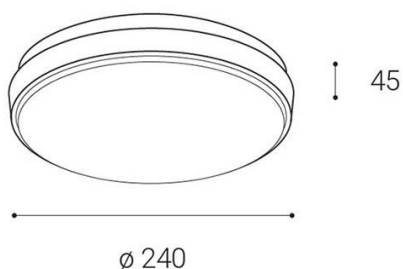

LUNA L, A

Name	LUNA L, A
Code	5130734
Color	ANTRACITE
Category	CEILING
Power	25 W ± 10 %
Lumen output	2000 lm ± 10 %
Color temperature	3000K
Efficacy	80 lm/W
Driver	350 mA
Electrical insulation class	□
Voltage/frequency	220-240V/50-60Hz