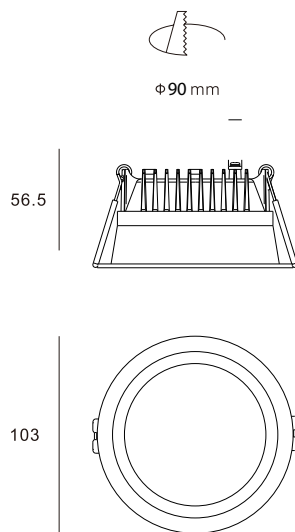

# ZETA XS, W

IP  
44

Name	ZETA XS, W
Code	2250431
Color	White
Category	Recessed
Power	7W
Lumen output	700 lm
Light source	LED
Color temperature	3.000K
Color Rendering Index	>85
Chromatic stability	Mac Adam Step 3
Light beam angle	90°
Unified Glare Rating	<19
Efficiency	100 lm/W
Driver	Incl/300mA
Electrical insulation class	□
Voltage	220V/240V
Frequency	50/60 Hz
Energetic efficiency	A+
LED Lifespan	>50.000h L80 B10 10K
Ingress Protection	IP44
Material	Polycarbonate/Aluminium