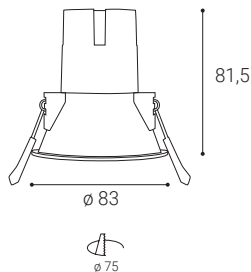

ZERO M, W

Product	
Name	ZERO M, W
Code	2280131
Color	White
Category	Recessed
Power	
Power	7W
Lumen output	450
Light source	LED
Color temperature	3.000
Information	
Color Rendering Index	>90
Chromatic stability	Mac Adam Step 3
Light beam angle	38°
Unified Glare Rating	<19
Efficiency	57 lm/W
Driver	Incl.
Electrical insulation class	□
Voltage	220V/240V
Frequency	50/60 Hz
Energetic efficiency	A+
LED Lifespan	>50.000h L70 B30
Other data	
Ingress Protection	IP43
Material	Polycarbonate/Aluminium