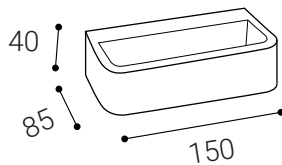

WALL, R

Product	
Name	WALL, R
Code	4100231
Color	White
Category	Wall mounted
Power	
Power	6 W
Lumen output	400
Light source	LED
Color temperature	3.000 K
Information	
Color Rendering Index	80+
Chromatic stability	Mac Adam Step 3
Light beam angle	160°
Unified Glare Rating	<13
Efficiency	67 lm/W
Driver	Incl.
Electrical insulation class	□
Voltage	220V/240V
Frequency	50/60 Hz
Energetic efficiency	A+
LED Lifespan	>50.000 h L70 B30
Other data	
Ingress Protection	IP20
Material	Aluminium