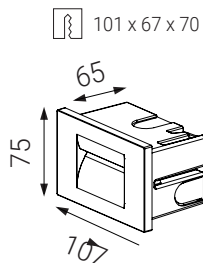

STEP IN S, A

Name	STEP IN S, A
Code	5141434
Color	Anthracite
Category	Wall mounted
Power	
Power	3,6 W
Lumen output	106
Light source	LED
Color temperature	3.000 K
Information	
Color Rendering Index	80+
Chromatic stability	Mac Adam Step 3
Light beam angle	60°
Unified Glare Rating	>0,9
Efficiency	29 lm/W
Driver	Incl.
Electrical insulation class	□
Voltage	220V/240V
Frequency	50/60 Hz
Energetic efficiency	A+
LED Lifespan	>50.000 h L70 B30
Other data	
Ingress Protection	IP54
Material	Aluminium