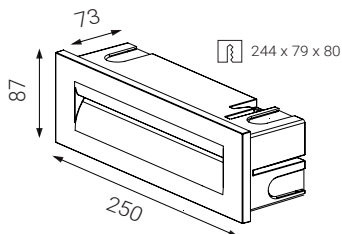

STEP IN L, A

Name	STEP IN L, A
Code	5141534
Color	Anthracite
Category	Wall mounted
Power	
Power	8,5 W
Lumen output	250
Light source	LED
Color temperature	3.000 K
Information	
Color Rendering Index	80+
Chromatic stability	Mac Adam Step 3
Light beam angle	60°
Unified Glare Rating	>0,9
Efficiency	29 lm/W
Driver	Incl.
Electrical insulation class	□
Voltage	220V/240V
Frequency	50/60 Hz
Energetic efficiency	A+
LED Lifespan	>50.000 h L70 B30
Other data	
Ingress Protection	IP54
Material	Aluminium

EN

Outdoor square or rectangle recessed wall mounted light fitting equipped with SMD LED. Housing made of aluminium. Available in anthracite color.

Aplication

general lighting of walking areas (entrance, terrace, stairs)

DE

Quadratische oder rechteckige Wandinbauleuchte für den Außenbereich mit SMD-LED. Gehäuse aus Aluminium. Erhältlich in Anthrazit.

Anwendung

Allgemeinbeleuchtung von Gehflächen (Eingang, Terrasse, Treppe)