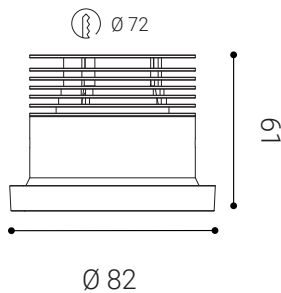

SPOT A, B

Product	
Name	SPOT A, B
Code	2150133
Color	Black
Category	Recessed
Power	
Power	9 W
Lumen output	550
Light source	LED
Color temperature	3.000 K
Information	
Color Rendering Index	80+
Chromatic stability	Mac Adam Step 3
Light beam angle	60°
Unified Glare Rating	>0,9
Efficiency	61 lm/W
Driver	Incl.
Electrical insulation class	□
Voltage	220V/240V
Frequency	50/60 Hz
Energetic efficiency	A+
LED Lifespan	>50.000 h L70 B30
Other data	
Ingress Protection	IP44
Material	Aluminium/Glass