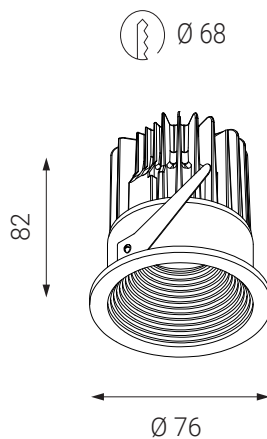

SPLASH, B

Product	
Name	SPLASH, B
Code	2111033
Color	Black
Category	Recessed

Power	
Power	7 W
Lumen output	525
Light source	LED
Color temperature	3.000 K

Information	
Color Rendering Index	80+
Chromatic stability	Mac Adam Step 3
Light beam angle	36°
Power factor	>0,9
Efficiency	75 lm/W
Driver	Incl.
Electrical insulation class	□
Voltage	220V/240V
Frequency	50/60 Hz
Energetic efficiency	A+
LED Lifespan	>50.000h L70 B30

Other data	
Ingress Protection	IP54
Material	Polycarbonate/Aluminium

EN
Recessed spot light for interior or exterior mounting with IP54, equipped with COB LED. Housing made of aluminium. Available in white and black color.