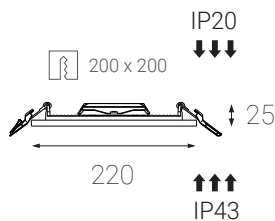

SLIM-Q, L

Product

Name	SLIM-Q, L
Code	2183031
Color	White
Category	Recessed

Power

Power	20 W
Lumen output	1.600
Light source	LED
Color temperature	3.000 K

Information

Color Rendering Index	80+
Chromatic stability	Mac Adam Step 3
Light beam angle	160°
Power factor	>0,9
Efficiency	80 lm/W
Driver	Incl.
Electrical insulation class	□
Voltage	220V/240V
Frequency	50/60 Hz
Energetic efficiency	A+
LED Lifespan	>50.000h L70 B30

Other data

Ingress Protection	IP43
Material	Polycarbonate/Aluminium

EN

Recessed square light fitting for interior mounting, equipped with SMD LEDs. Housing made of aluminium. Available in 4 different sizes, white color.

Aplication

general lighting, intended for residential or commercial areas (hallway, wardrobes, entrance areas, toilet, pantry)

DE

Eckige Einbauleuchte für die Innenmontage, ausgestattet mit SMD-LEDs. Gehäuse aus Aluminium. Erhältlich in 4 verschiedenen Größen, weiße Farbe.