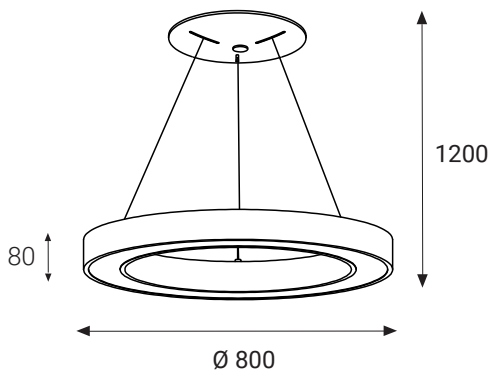

# SATURN 80 P-Z, W

<b>Product</b>	
Name	SATURN 80 P-Z, W
Code	3270831
Color	White/Opal
Category	Suspended
<b>Power</b>	
Power	80 W
Lumen output	4.200 lm
Light source	LED
Color temperature	3000K
<b>Information</b>	
Color Rendering Index	>80
Chromatic stability	Mac Adam Step 3
Light beam angle	>120°
Power factor	>0,95
Efficiency	53 lm/W
Luminous flux Tolerance	+/-10%
Driver	Incl.
Electrical insulation class	<input type="checkbox"/>
Voltage	220V/240V
Frequency	50/60 Hz
Energetic efficiency	A+
LED Lifespan	>50.000h L70 B30
<b>Other data</b>	
Ingress Protection	IP20
Material	Polycarbonate Opal/Aluminium
Dimming	On demand

## EN

Round light fitting for suspended interior mounting, equipped with SMD LEDs. Available in 2 different sizes in black and white color. Housing made of aluminium, opal diffuser made of PMMA.