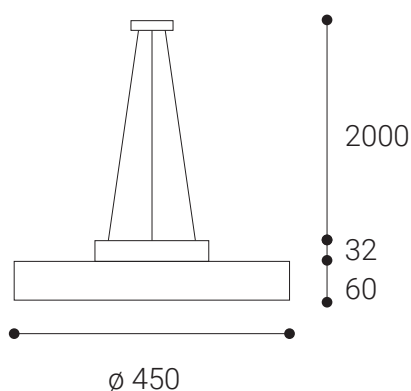

RINGO 45 P-Z, B

Product

Name	RINGO 45 P-Z, B
Code (Basic , Dimmable)	3110933, 3110933D
Color	Black
Category	Suspended

Power

Power	42 W
Lumen output	3.340
Light source	LED
Color temperature	3.000

Information

Other data

Ingress Protection	IP20
Material	Polycarbonate/Aluminium

EN

Round suspended light fitting for interior mounting, equipped with SMD LEDs. Beautiful slim design with very narrow visible edge. Available in 4 different sizes and 2 versions - direct or direct/indirect lighting effect with soft diffused light. Housing made of aluminium, opal diffuser made of PMMA. Available in white and black color, including dimmable versions.