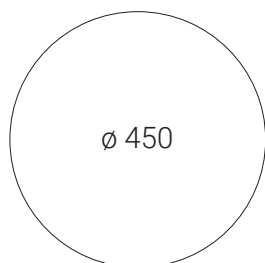

RINGO 45 P-Z, B

Product

Name	RINGO 45 P-Z, B
Code (Basic , Dimmable)	3110933, 3110933D
Color	Black
Category	Suspended

Power

Power	42 W
Lumen output	3.340
Light source	LED
Color temperature	3.000

Information