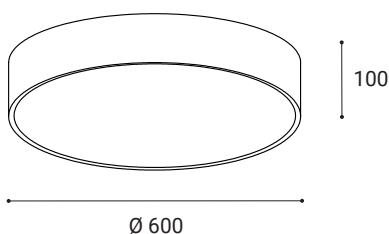

MONO 60, B

Product	
Name	MONO 60, B
Code	1271333
Color	Black/Opal
Category	Surface
Power	
Power	60 W
Lumen output	3.700 lm
Light source	LED
Color temperature	3000K
Information	
Color Rendering Index	>80
Chromatic stability	Mac Adam Step 3
Light beam angle	>120°
Power factor	>0,95
Efficiency	62 lm/W
Luminous flux Tolerance	+/-10%
Driver	Incl.
Electrical insulation class	
Voltage	220V/240V
Frequency	50/60 Hz
Energetic efficiency	A+
LED Lifespan	>50.000h L70 B30
Other data	
Ingress Protection	IP20
Material	Polycarbonate Opal/Aluminium
Dimming	On demand

EN

Round ceiling surface light fitting for interior mounting, equipped with SMD LEDs. Available in 4 different sizes up to 1 meter with direct diffused lighting effect. Housing made of metal, opal diffuser made of PMMA. Available in white and black color.