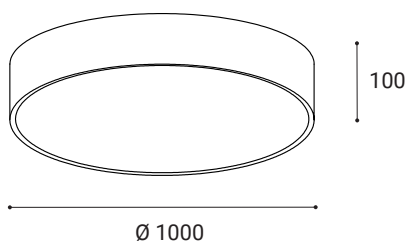

MONO 100, W

Product	
Name	MONO 100, W
Code	1271541
Color	White/Opal
Category	Surface
Power	
Power	153 W
Lumen output	10.400 lm
Light source	LED
Color temperature	4000K
Information	
Color Rendering Index	>80
Chromatic stability	Mac Adam Step 3
Light beam angle	>120°
Power factor	>0,95
Efficiency	68 lm/W
Luminous flux Tolerance	+/-10%
Driver	Incl.
Electrical insulation class	□
Voltage	220V/240V
Frequency	50/60 Hz
Energetic efficiency	A+
LED Lifespan	>50.000h L70 B30
Other data	
Ingress Protection	IP20
Material	Polycarbonate Opal/Aluminium
Dimming	On demand

EN

Round ceiling surface light fitting for interior mounting, equipped with SMD LEDs. Available in 4 different sizes up to 1 meter with direct diffused lighting effect. Housing made of metal, opal diffuser made of PMMA. Available in white and black color.