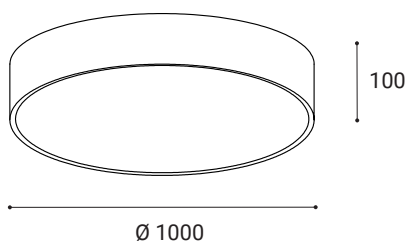

# MONO 100, W

Product	
Name	MONO 100, W
Code	1271531
Color	White/Opal
Category	Surface
Power	
Power	153 W
Lumen output	9.933 lm
Light source	LED
Color temperature	3000K
Information	
Color Rendering Index	>80
Chromatic stability	Mac Adam Step 3
Light beam angle	>120°
Power factor	>0,95
Efficiency	65 lm/W
Luminous flux Tolerance	+/-10%
Driver	Incl.
Electrical insulation class	
Voltage	220V/240V
Frequency	50/60 Hz
Energetic efficiency	A+
LED Lifespan	>50.000h L70 B30
Other data	
Ingress Protection	IP20
Material	Polycarbonate Opal/Aluminium
Dimming	On demand

## EN

Round ceiling surface light fitting for interior mounting, equipped with SMD LEDs. Available in 4 different sizes up to 1 meter with direct diffused lighting effect. Housing made of metal, opal diffuser made of PMMA. Available in white and black color.