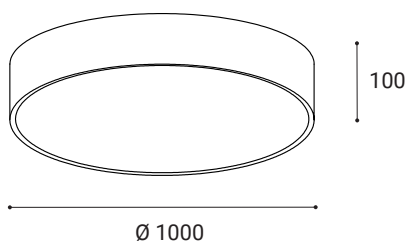

MONO 100, B

Product	
Name	MONO 100, B
Code	1271533
Color	Black/Opal
Category	Surface
Power	
Power	153 W
Lumen output	9.933 lm
Light source	LED
Color temperature	3000K
Information	
Color Rendering Index	>80
Chromatic stability	Mac Adam Step 3
Light beam angle	>120°
Power factor	>0,95
Efficiency	65 lm/W
Luminous flux Tolerance	+/-10%
Driver	Incl.
Electrical insulation class	□
Voltage	220V/240V
Frequency	50/60 Hz
Energetic efficiency	A+
LED Lifespan	>50.000h L70 B30
Other data	
Ingress Protection	IP20
Material	Polycarbonate Opal/Aluminium
Dimming	On demand

EN

Round ceiling surface light fitting for interior mounting, equipped with SMD LEDs. Available in 4 different sizes up to 1 meter with direct diffused lighting effect. Housing made of metal, opal diffuser made of PMMA. Available in white and black color.