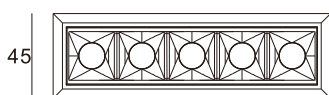

LINEAR 5, B

140*37mm

147

Product

Name	LINEAR 5, B
Code	2250933
Color	White
Category	Recessed

Power

Power	10W (5x2W)
Lumen output	1050 lm
Light source	LED
Color temperature	3.000K

Information