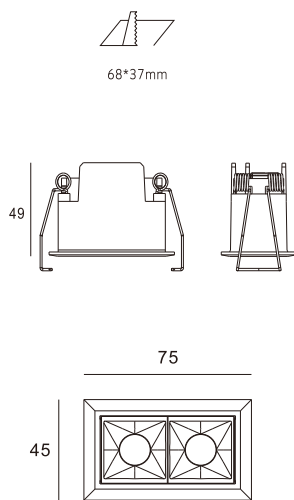

# LINEAR 2, W

Product	
Name	LINEAR 2, W
Code	2250831
Color	White
Category	Recessed
Power	
Power	4W (2x2W)
Lumen output	385lm
Light source	LED
Color temperature	3.000K
Information	
Color Rendering Index	>90
Chromatic stability	Mac Adam Step 3
Light beam angle	45°
Unified Glare Rating	<13
Efficiency	96 lm/W
Driver	Incl/700mA
Electrical insulation class	□
Voltage	220V/240V
Frequency	50/60 Hz
Energetic efficiency	A+
LED Lifespan	>50.000h L80 B10 10K
Other data	
Ingress Protection	IP20
Material	Polycarbonate/Aluminium