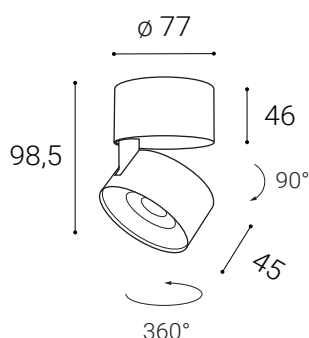

KLIP ON, WW

Product

Name	KLIP ON, WW
Code	11508311
Color	White
Category	Ceiling mounted

Power

Power	11W
Lumen output	770
Light source	LED
Color temperature	3.000

Information

Color Rendering Index	>90
Chromatic stability	Mac Adam Step 3
Light beam angle	30°
Power factor	>0,9
Efficiency	70lm/W
Driver	Incl/300mA
Electrical insulation class	□
Voltage	220V/240V
Frequency	50/60 Hz
Energetic efficiency	A+
LED Lifespan	>50.000h L70 B30

Other data

Ingress Protection	IP20
Material	Aluminium

EN

Adjustable, tiltable round surface light fitting for interior mounting, equipped with COB LED. Housing made of aluminium. Available in chrome, white or black color.