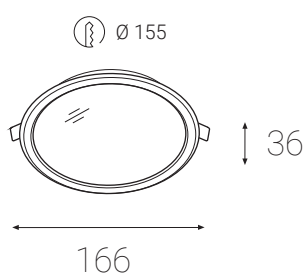

EASY-R, M

Name	EASY-R, M
Code	2190331
Color	White
Category	Recessed

Product

Power	12 W
Lumen output	1.080
Light source	LED
Color temperature	3.000 K

Power

Color Rendering Index	80+
Chromatic stability	Mac Adam Step 3
Light beam angle	160°
Power factor	>0,9
Efficiency	90 lm/W
Driver	Incl.
Electrical insulation class	□
Voltage	220V/240V
Frequency	50/60 Hz
Energetic efficiency	A+
LED Lifespan	>50.000h L70 B30

Information

Ingress Protection	IP20
Material	Polycarbonate

Other data

EN

Recessed round light fitting for interior mounting, equipped with SMD LEDs. Housing made of polycarbonate. Available in 3 sizes, white color.

Aplication

general lighting, intended for residential or commercial areas (hallway, wardrobes, entrance areas, toilet, pantry)

DE

Runde Einbauleuchte für die Innenmontage, ausgestattet mit SMD-LEDs. Gehäuse aus Polycarbonat. Erhältlich in 3 Größen, weiße Farbe.