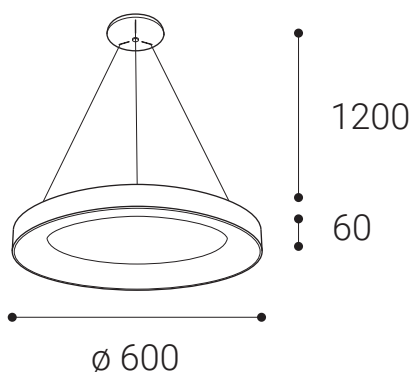

BELLA 60 P-Z, W

Name	BELLA 60 P-Z, W
Code	3270431
Color	White
Category	Suspended

Product

Power	50 W
Lumen output	3.350
Light source	LED
Color temperature	3.000

Power

Color Rendering Index	80+
Chromatic stability	Mac Adam Step 3
Light beam angle	160°
Unified Glare Rating	>0,9
Efficiency	67 lm/W
Driver	Incl.
Electrical insulation class	□
Voltage	220V/240V
Frequency	50/60 Hz
Energetic efficiency	A+
LED Lifespan	>50.000h L70 B30

Information

Ingress Protection	IP20
Material	Polycarbonate/Aluminium

Other data

EN

Round light fitting for suspended interior mounting, equipped with SMD LEDs. Available in 2 different sizes in black and white color. Housing made of aluminium, opal diffuser made of PMMA.