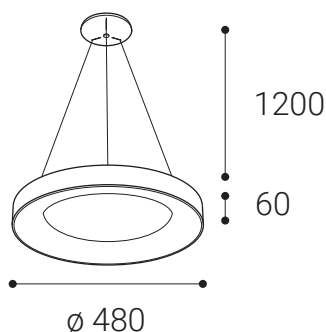

BELLA 48 P-Z, W

| Product | |
|-----------------------------|-------------------------|
| Name | BELLA 48 P-Z, W |
| Code | 3270331 |
| Color | White |
| Category | Suspended |
| Power | |
| Power | 40 W |
| Lumen output | 2.430 |
| Light source | LED |
| Color temperature | 3.000 |
| Information | |
| Color Rendering Index | 80+ |
| Chromatic stability | Mac Adam Step 3 |
| Light beam angle | 160° |
| Unified Glare Rating | >0,9 |
| Efficiency | 61 lm/W |
| Driver | Incl. |
| Electrical insulation class | □ |
| Voltage | 220V/240V |
| Frequency | 50/60 Hz |
| Energetic efficiency | A+ |
| LED Lifespan | >50.000h L70 B30 |
| Other data | |
| Ingress Protection | IP20 |
| Material | Polycarbonate/Aluminium |

EN

Round light fitting for suspended interior mounting, equipped with SMD LEDs. Available in 2 different sizes in black and white color. Housing made of aluminium, opal diffuser made of PMMA.

Application